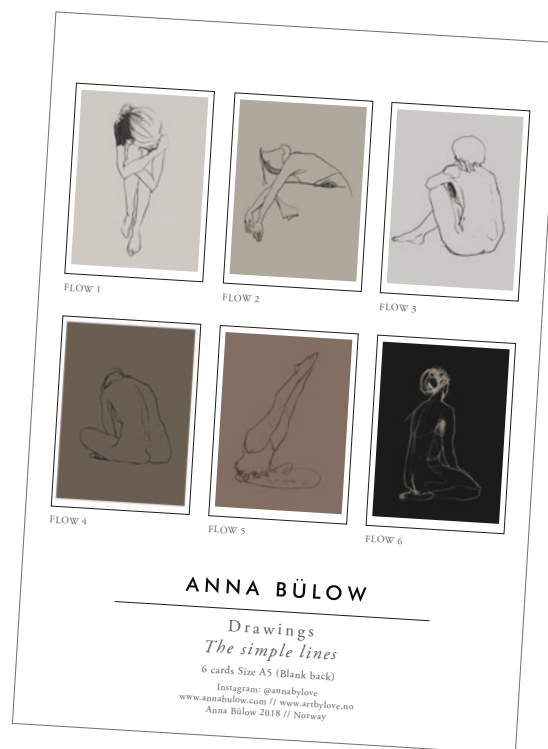

FLOW 4

50*70 / signed and numbered art print

FLOW 5 (MUSTARD)
50*70 / signed and numbered art print

FLOW 5 (ROUGE)
50*70 / signed and numbered art print

FLOW 6
50*70 / signed and numbered art print

SIMPLE LINES
A5 card / package of 6 cards from the "flow-series"