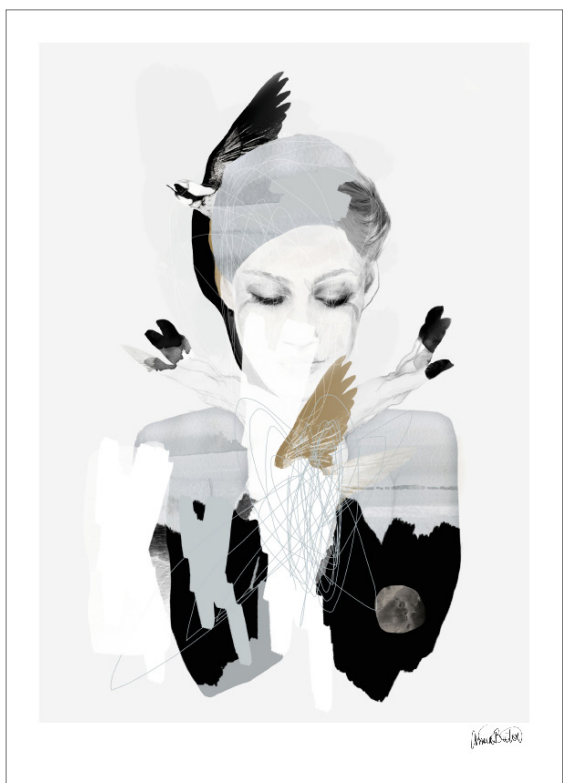

A QUIET REMINDER

A5 card
 30*40 / signed art print
 50*70 / signed and numbered art print
 70*100 / signed and numbered art print

INSIDEOUT - BLUSH

A5 card
 30*40 / signed art print
 50*70 / signed and numbered art print
 70*100 / signed and numbered art print