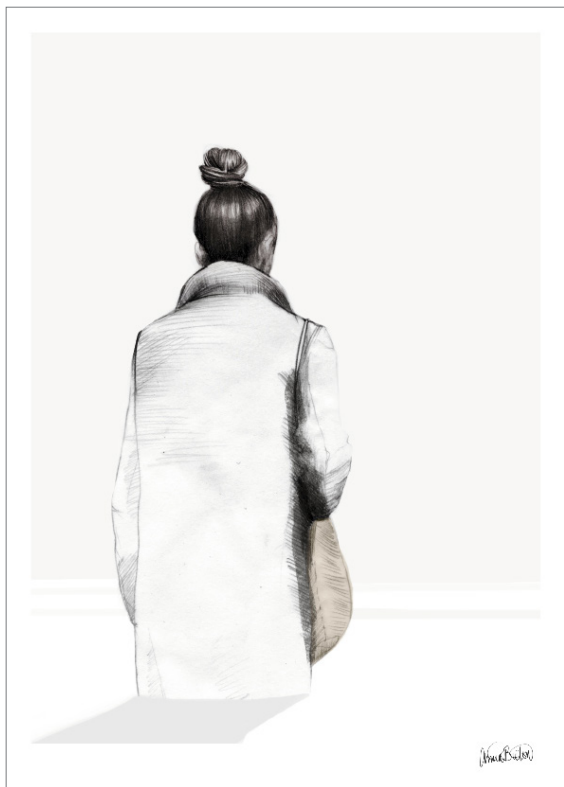

FLIGHT

A5 card
 30*40 / signed art print
 50*70 / signed and numbered art print

CREATING SPACES 2

A5 card
 30*40 / signed art print
 50*70 / signed and numbered art print

BLACK MARBLE

A5 card
 30*40 / signed art print
 50*70 / signed and numbered art print