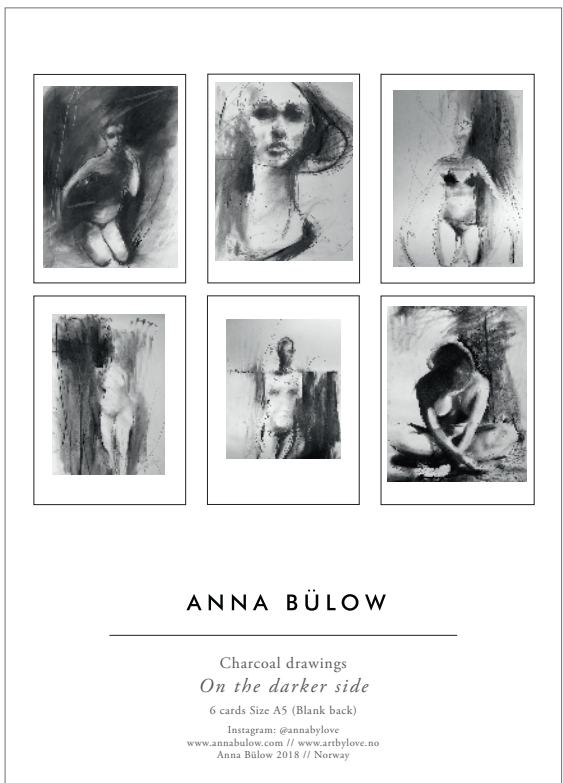

ON THE DARKER SIDE

A5 card / package of 6 cards