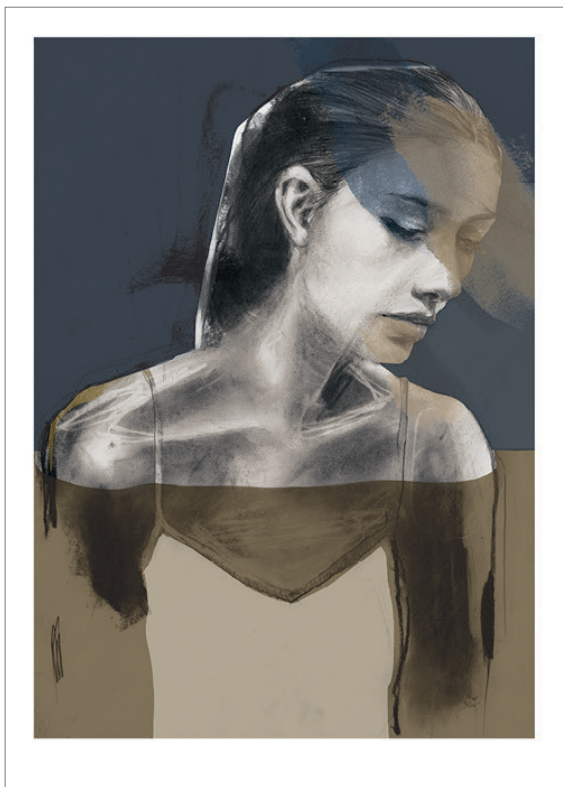

MOMENT

A5 card
30*40 / signed art print
50*70 / signed and numbered art print