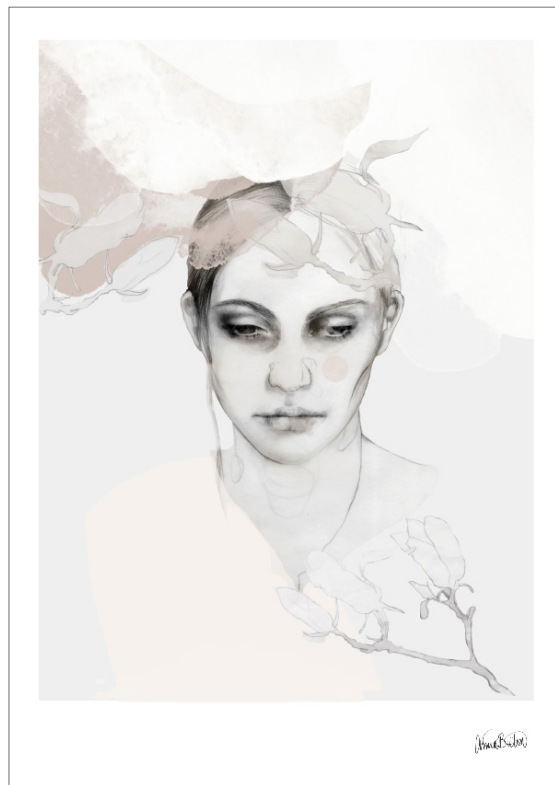

MAGNOLIA

A5 card
30*40 / signed art print
50*70 / signed and numbered art print