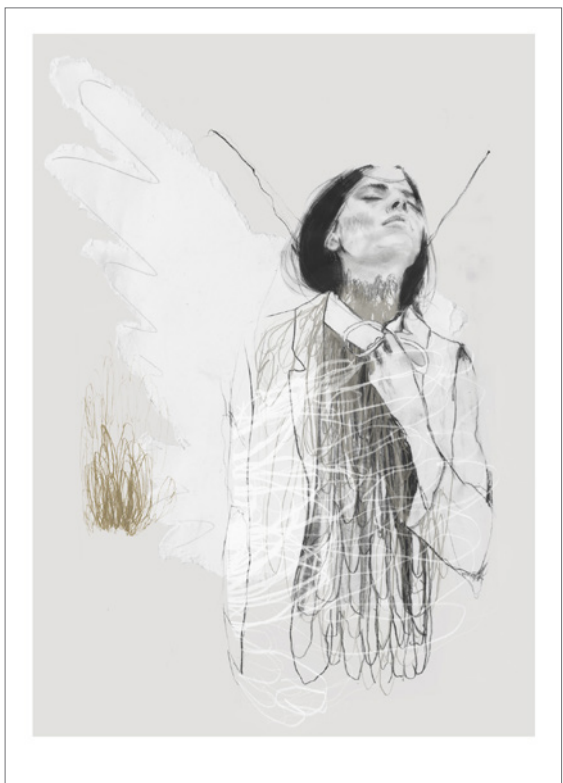

FIRE FLIE

A5 card
30*40 / signed art print
50*70 / signed and numbered art print
70*100 / signed and numbered art print