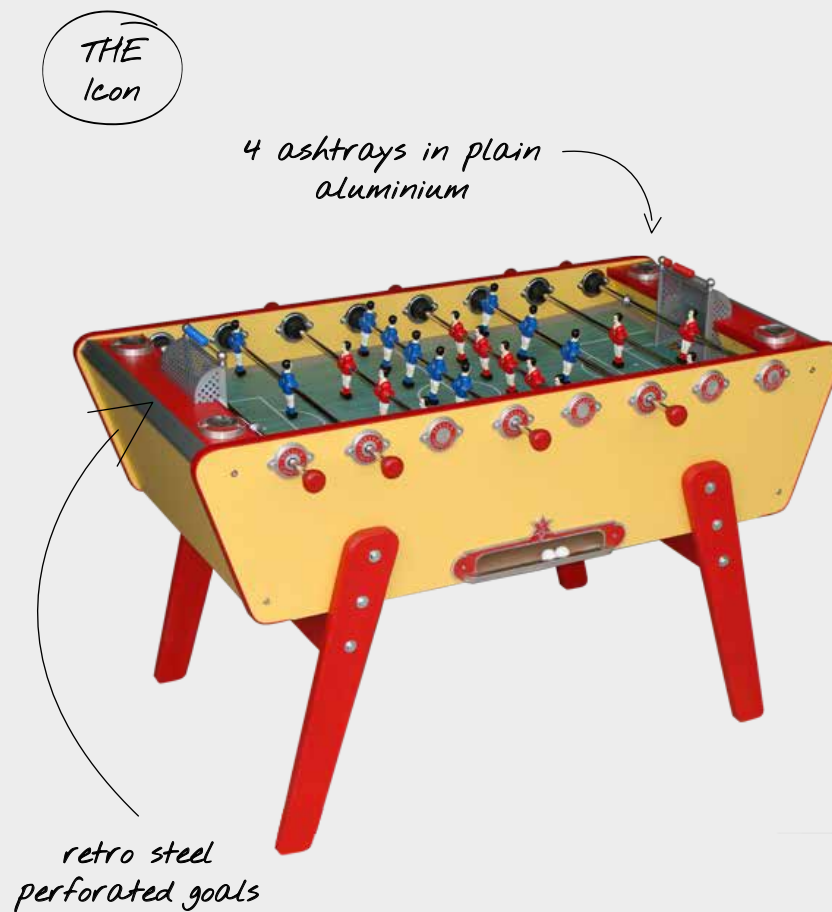

COLLECTOR

marked playfield included