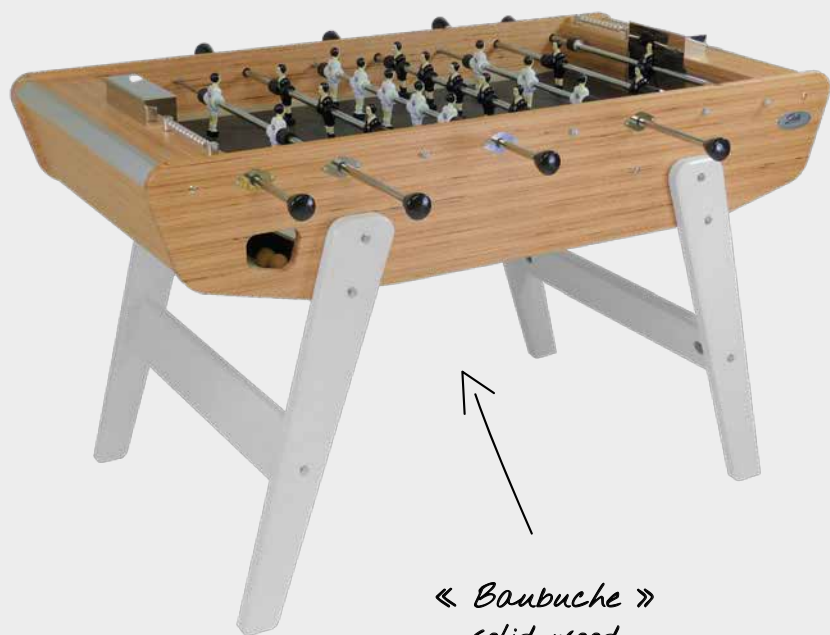

Stella quality with smooth prices
Sided ball returns
Pure design

CLUB

*Stella
Quality*

-
- The most affordable football table of our line which is ideal to discover Stella's first sensations.
 - Composed of the same materials of the Tradition line : medium with beech taint and aluminium players.

HOME

Head game

*pure
finitions*

-
- The most affordable football table on which you can play with the heads.
 - Large color panel.

STELLA — FAMILY

NORDIQUE

Scandinavian design

« Baubuche »
solid wood

A close-up, high-angle photograph of a vintage Stella Champion pinball machine. The machine is dark-colored with prominent chrome-plated metal rods and components. Several circular medallions with the words "STELLA" and "CHAMPION" are visible. The game board features a basketball court layout with white lines on a dark background. Miniature figures of players in black and white uniforms are positioned on the rods. In the lower-left foreground, a metal tray holds three white balls and one brown ball, with a star-shaped logo next to it. The overall aesthetic is classic and nostalgic.