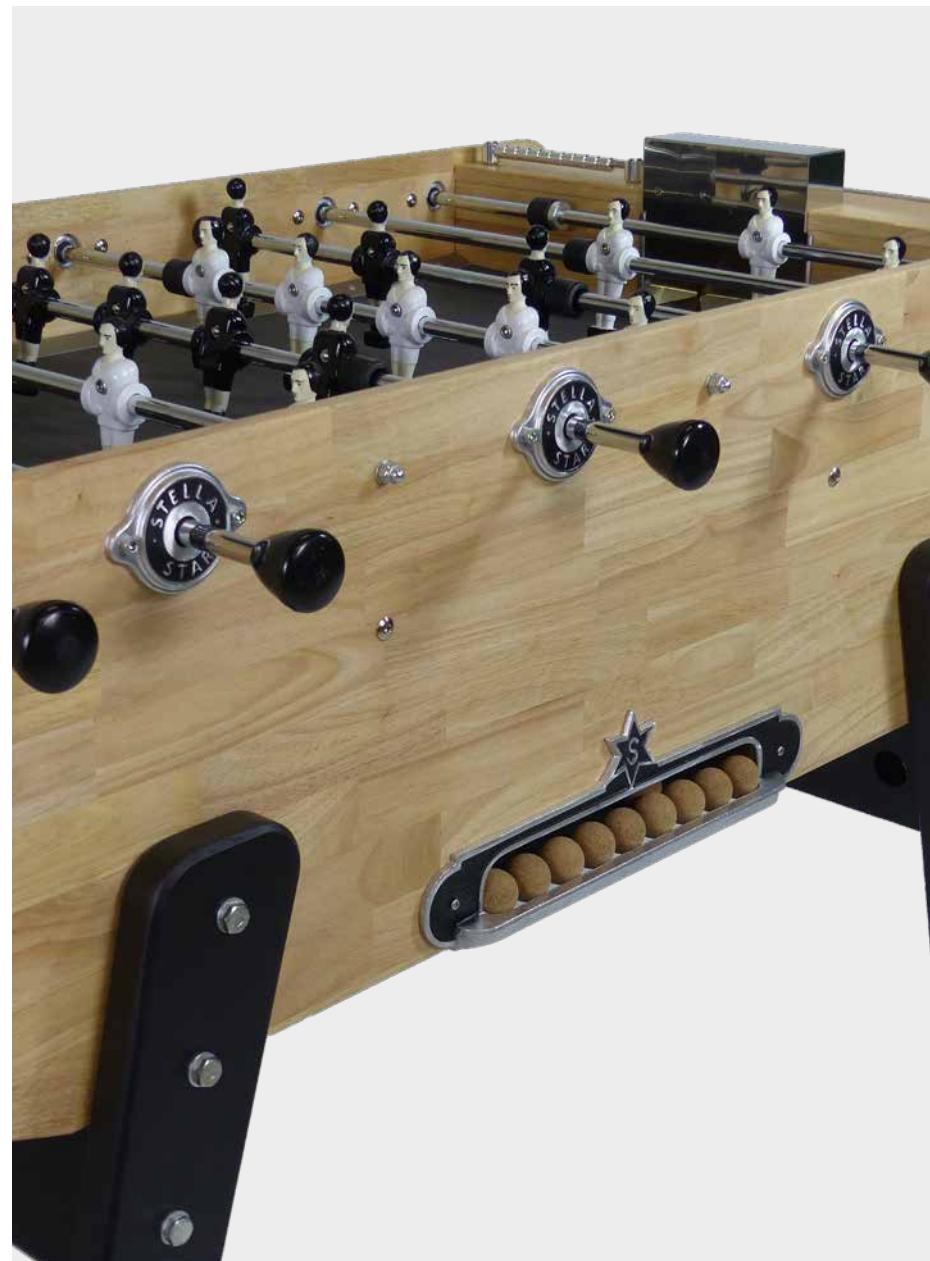

BALTIQUE

Our loved one

« Baubuche » wood

— A full of personality football table.

BAHIA

— The aesthetics of former bars' design with the nobless of rubber tree to bring modernity to the table.

CHAMPION

The authentic one
— Soft game floor for better control and sensations.