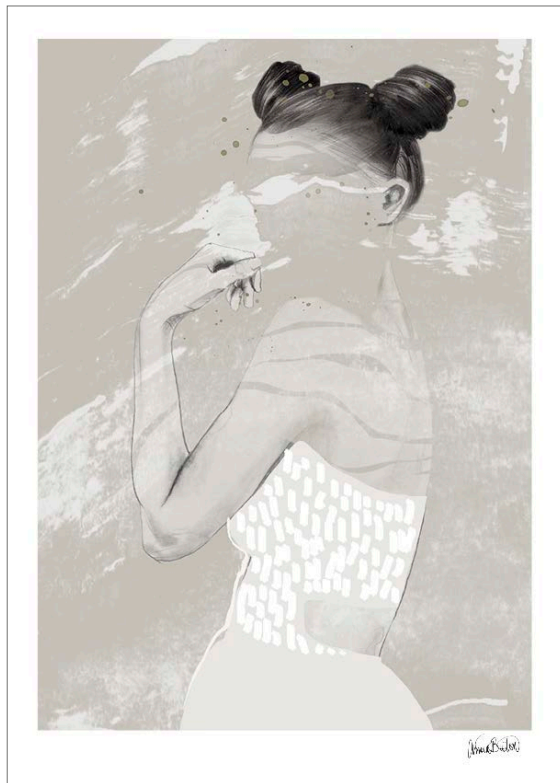

SEE THROUGH

A5 card
30*40 / signed art print
50*70 / signed and numbered art print
70*100 / signed and numbered art print