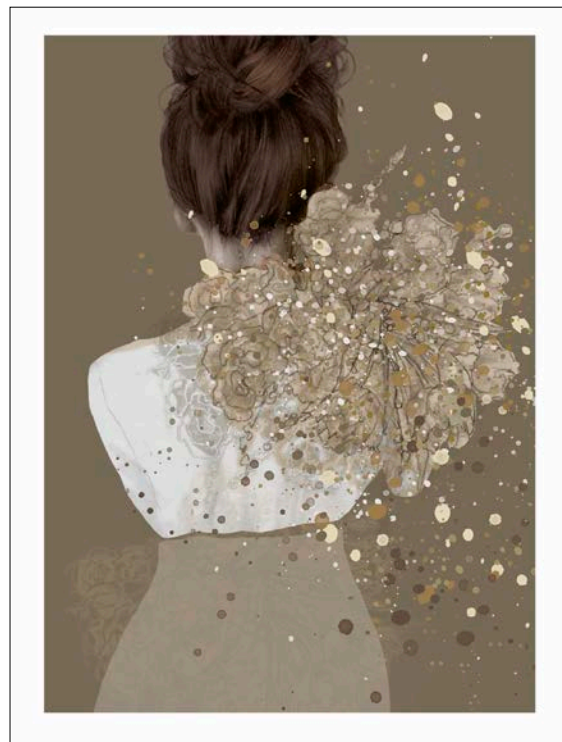

EMBLA

A5 card
30*40 / signed art print
50*70 / signed and numbered art print
70*100 / signed and numbered art print