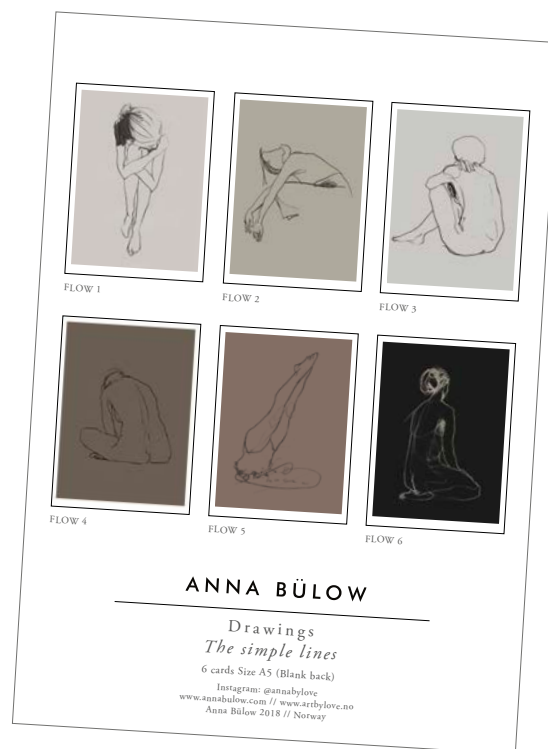

**FLOW 8**

30\*40 / signed art print  
50\*70 / signed and numbered art print

**FLOW 9**

30\*40 / signed art print  
50\*70 / signed and numbered art print

**FLOW 4**

50\*70 / signed and numbered art print

**FLOW 5 (MUSTARD)**  
50\*70 / signed and numbered art print

**FLOW 5 (ROUGE)**  
50\*70 / signed and numbered art print

**FLOW 6**  
50\*70 / signed and numbered art print

**SIMPLE LINES**  
A5 card / package of 6 cards from the "flow-series"