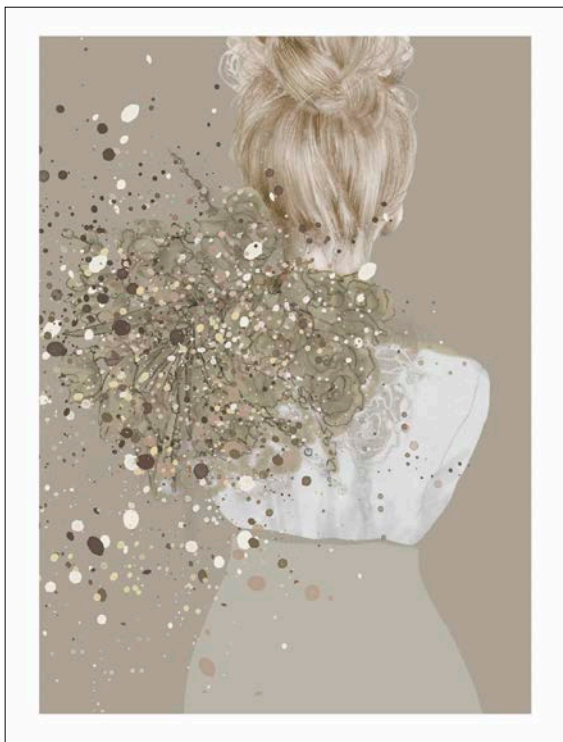

ISABELL

A5 card
30*40 / signed art print
50*70 / signed and numbered art print