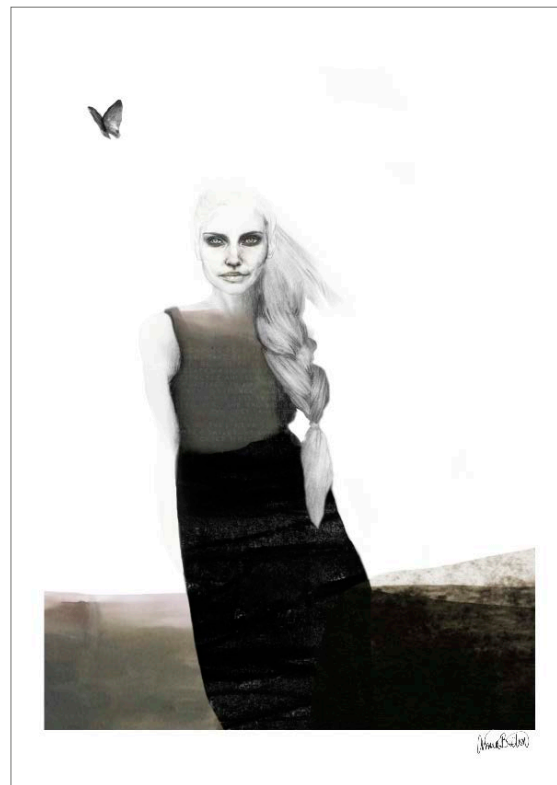

GRACE

A5 card
30*40 / signed art print
50*70 / signed and numbered art print