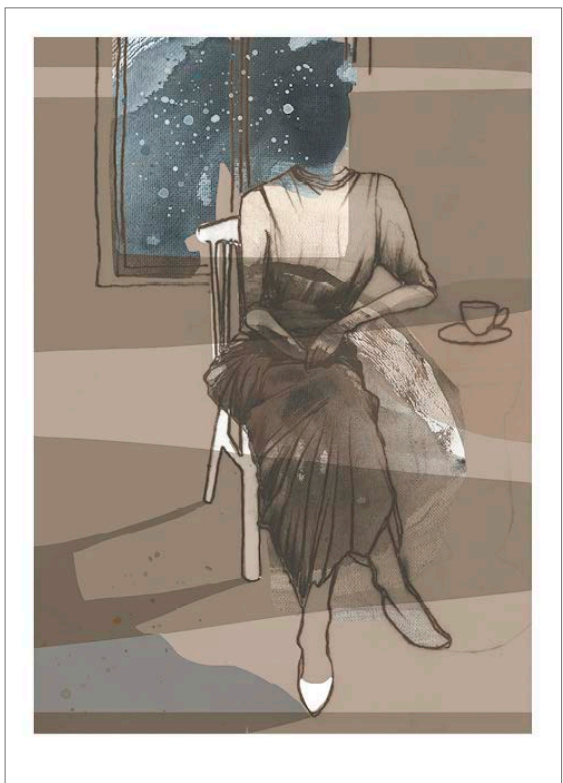

DAYDREAMER

A5 card
30*40 / signed art print
50*70 / signed and numbered art print