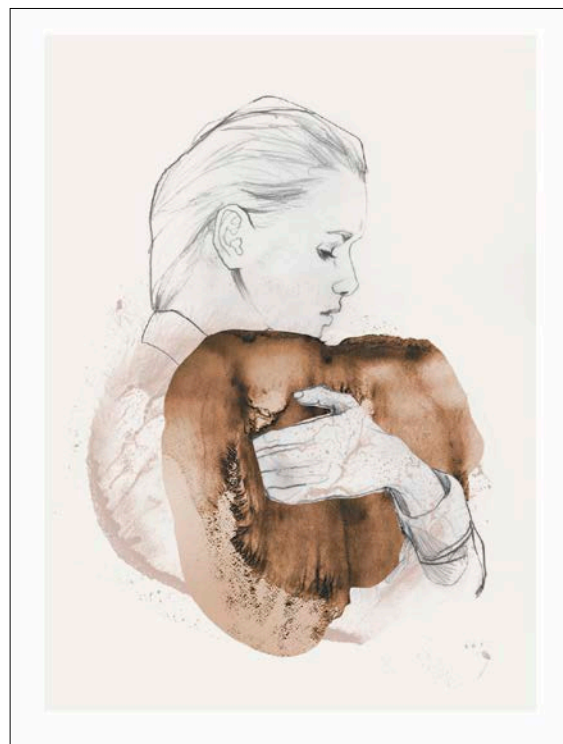

HOLD

A5 card
30*40 / signed art print
50*70 / signed and numbered art print