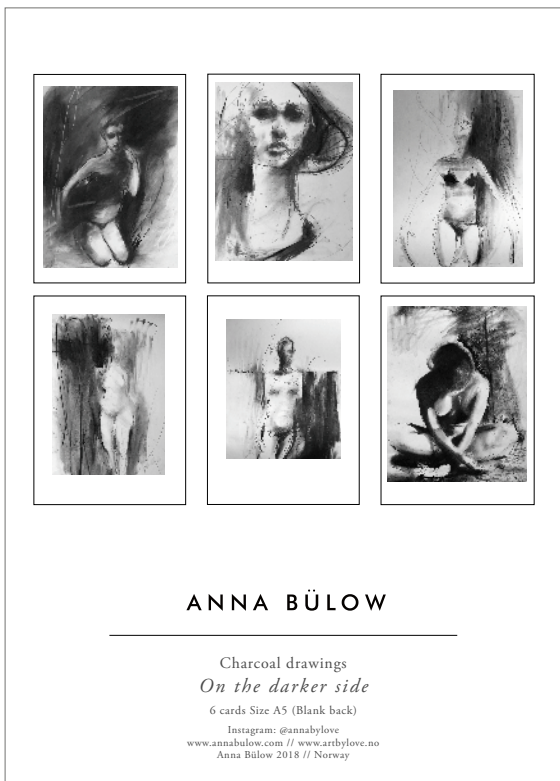

ON THE DARKER SIDE

A5 card / package of 6 cards