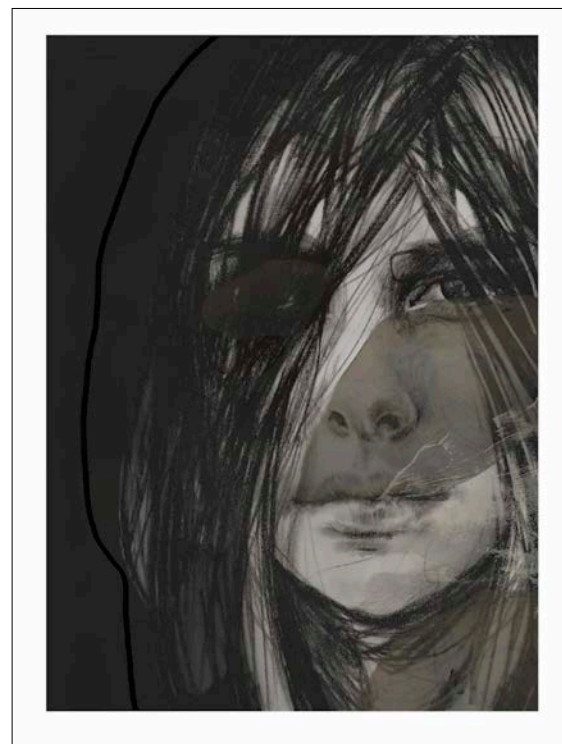

SOLITUDE 2

A5 card
30*40 / signed art print
50*70 / signed and numbered art print
70*100 / signed and numbered art print