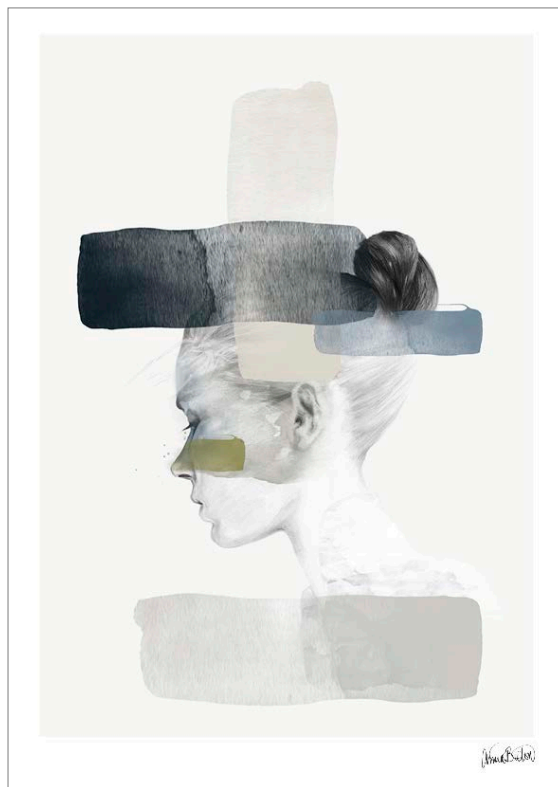

INSIDEOUT

A5 card
30*40 / signed art print
50*70 / signed and numbered art print
70*100 / signed and numbered art print