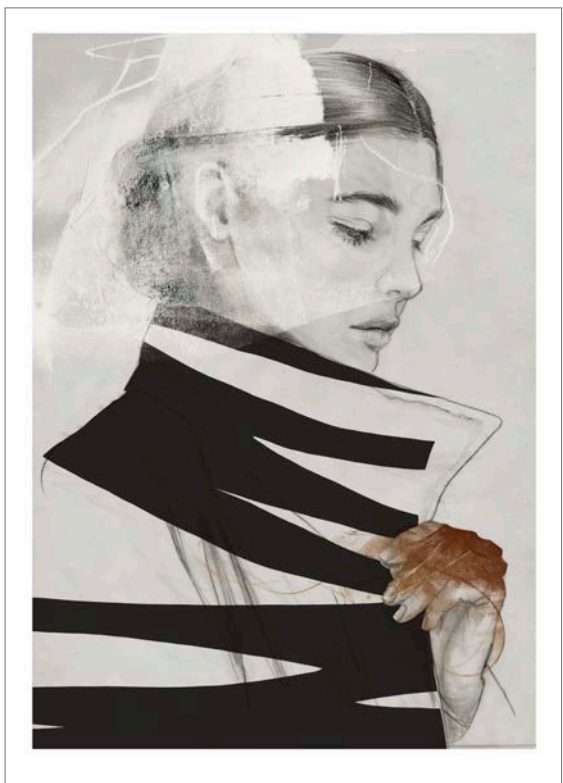

FRIDA

A5 card
30*40 / signed art print
50*70 / signed and numbered art print
70*100 / signed and numbered art print