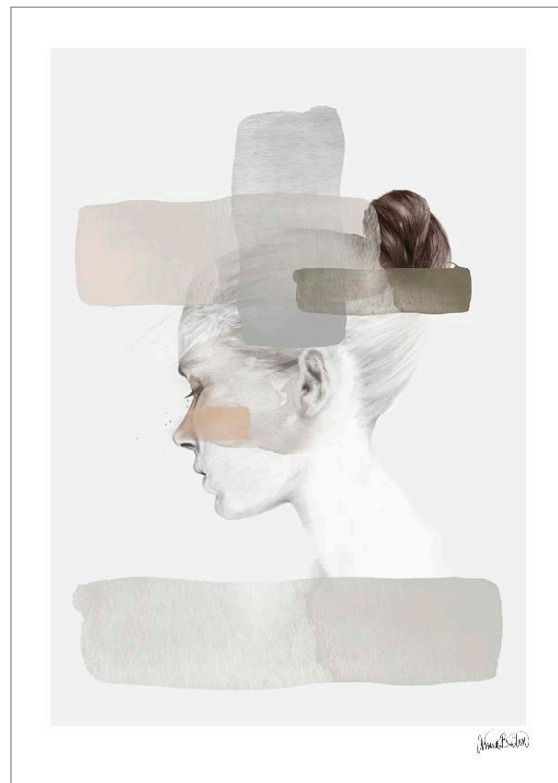

INSIDEOUT - BLUSH

A5 card
30*40 / signed art print
50*70 / signed and numbered art print
70*100 / signed and numbered art print