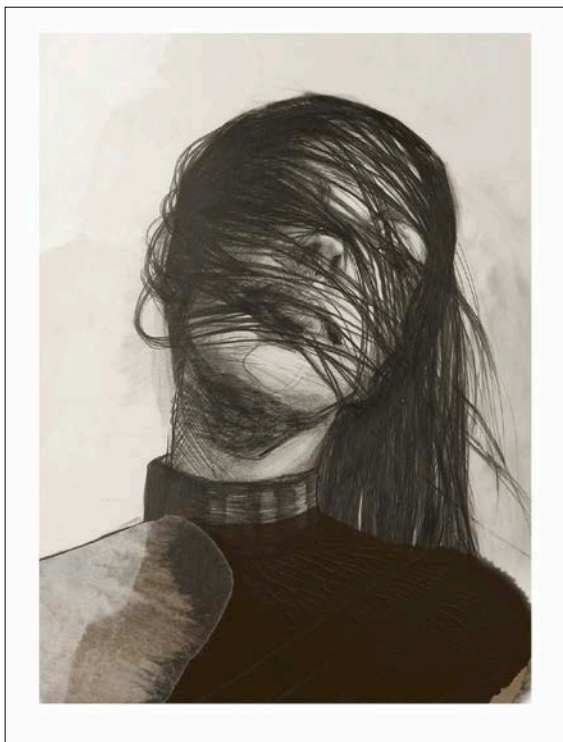

SOLITUDE

A5 card
30*40 / signed art print
50*70 / signed and numbered art print
70*100 / signed and numbered art print

SOLITUDE 2

A5 card
30*40 / signed art print
50*70 / signed and numbered art print
70*100 / signed and numbered art print

THE LIGHT

A5 card
30*40 / signed art print
50*70 / signed and numbered art print

THE DARK

A5 card
30*40 / signed art print
50*70 / signed and numbered art print
70*100 / signed and numbered art print