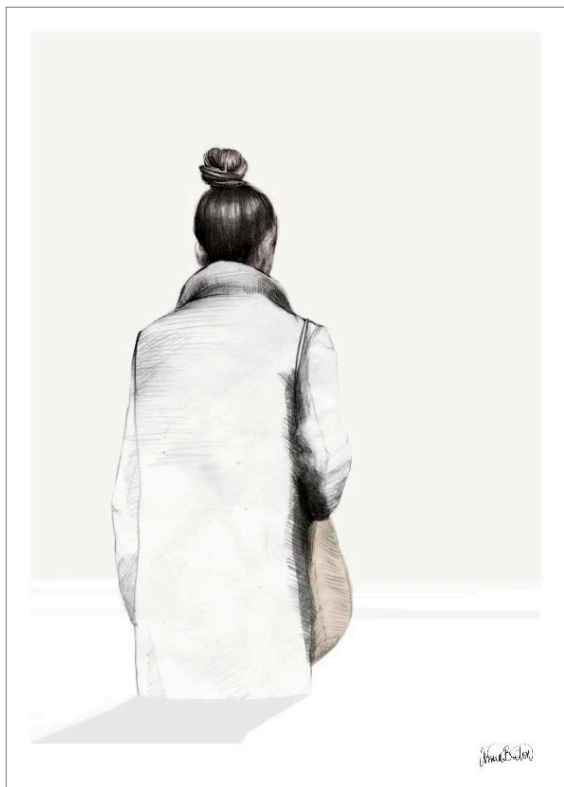

IN A DISTANCE

A5 card
30*40 / signed art print
50*70 / signed and numbered art print
70*100 / signed and numbered art print