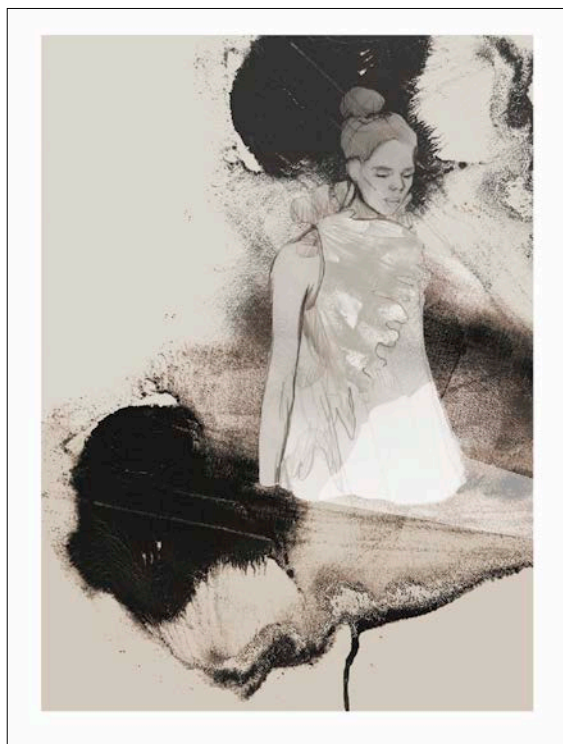

SOLITUDE 2

A5 card
30*40 / signed art print
50*70 / signed and numbered art print
70*100 / signed and numbered art print