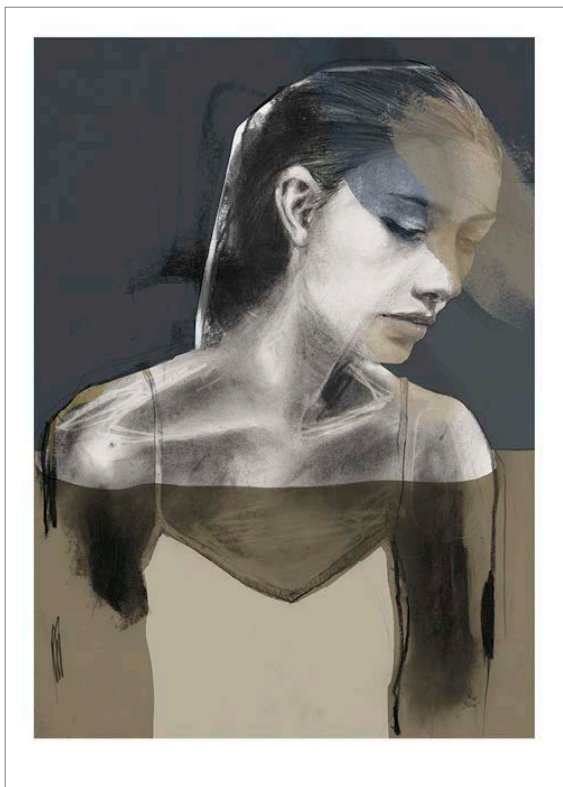

MOMENT

A5 card
30*40 / signed art print
50*70 / signed and numbered art print