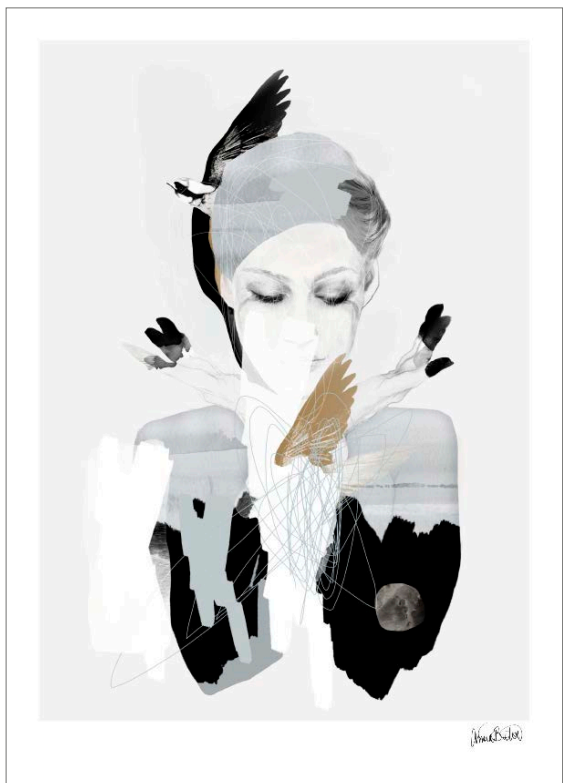

LET GO

A5 card
30*40 / signed art print
50*70 / signed and numbered art print
70*100 / signed and numbered art print