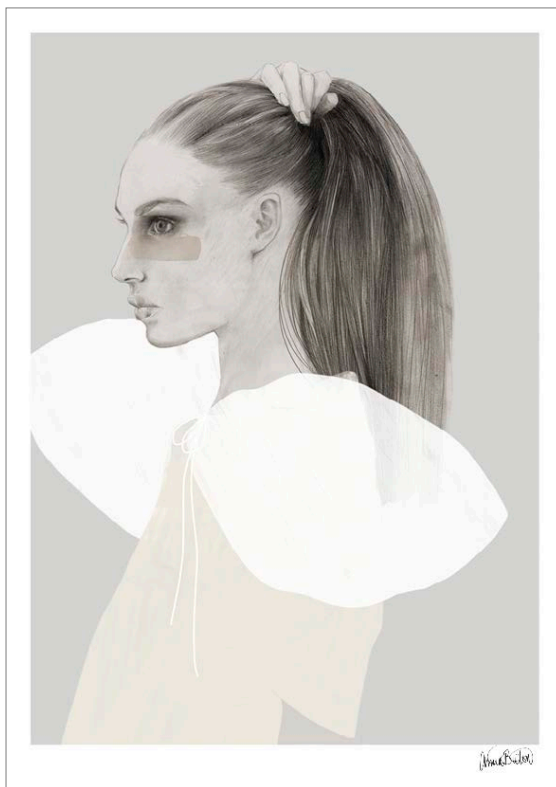

A5 card  
 30\*40 / signed art print  
 50\*70 / signed and numbered art print

**IN A DISTANCE**

A5 card  
 30\*40 / signed art print  
 50\*70 / signed and numbered art print  
 70\*100 / signed and numbered art print

**SYMPHONY OF NOW**

A5 card  
 30\*40 / signed art print  
 50\*70 / signed and numbered art print  
 70\*100 / signed and numbered art print

**IN SIGHT**

A5 card  
 30\*40 / signed art print  
 50\*70 / signed and numbered art print  
 70\*100 / signed and numbered art print