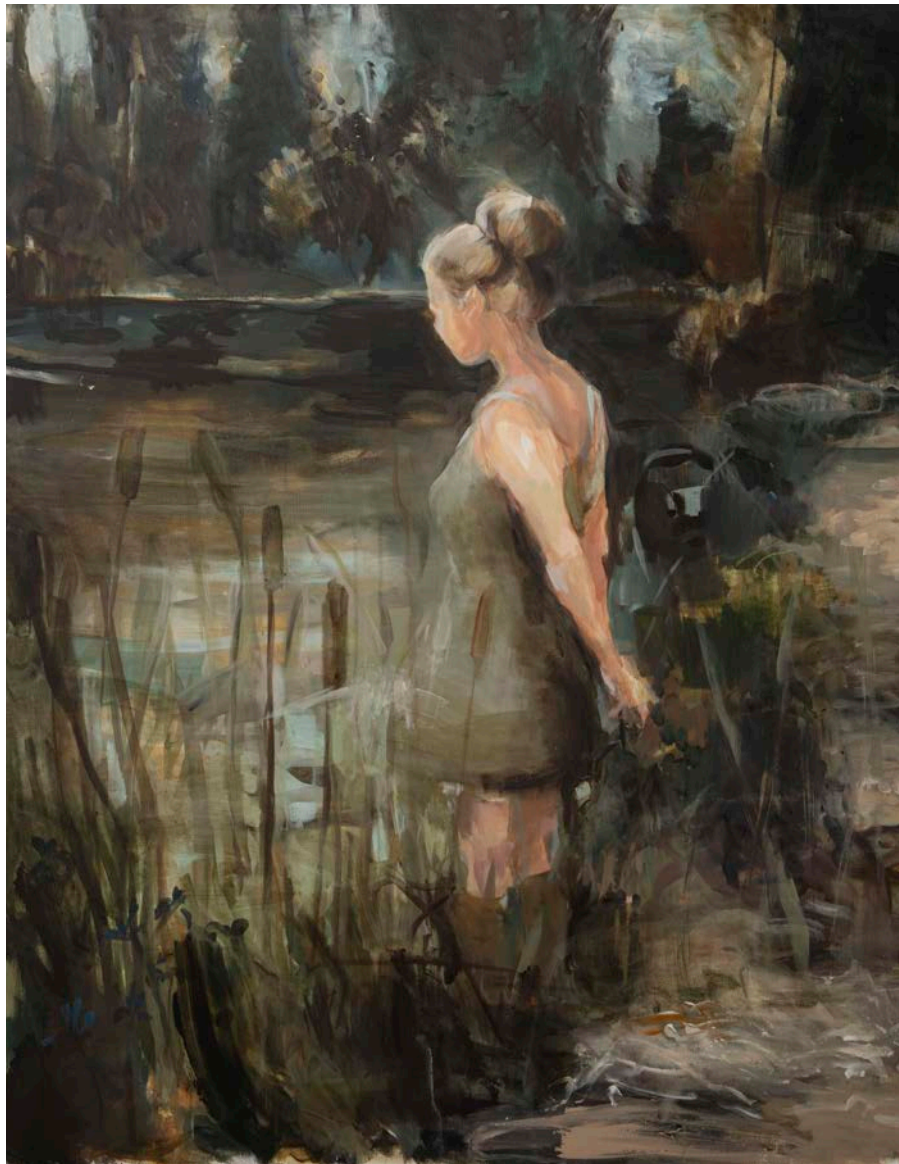

# ANNA BÜLOW

//

ART PRINTS

LIMITED EDITIONS / SIGNED AND NUMBERED

//

With joy, and with a genuine passion for drawing, painting and paper,  
I create art posters. About life, the little things and the sometimes  
overwhelmingly big challenges and set-backs we all face and are forced to take.  
With a desire to reach out, communicate and connect.  
This is my visual story - so far.

Anna

- 30\*40 cm: Signed posters. Single packed in cellofan.
- 50\*70 cm: Signed and numbered posters in limited editions.  
Single packed in mailing tube.
- 70\*100 cm: Signed and numbered posters in limited editions.  
Single packed in mailing tube.
- Kort, A5: Single packed in cellofan.