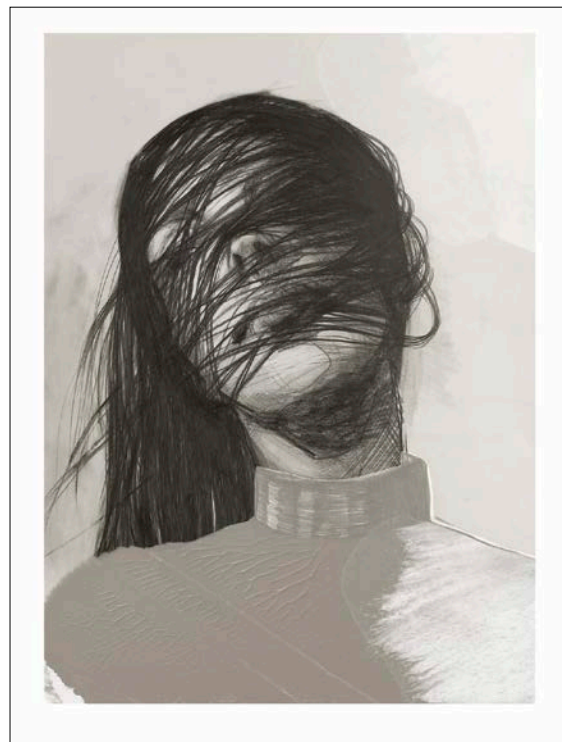

SOLITUDE

A5 card
30*40 / signed art print
50*70 / signed and numbered art print
70*100 / signed and numbered art print

SOLITUDE 2

A5 card
30*40 / signed art print
50*70 / signed and numbered art print
70*100 / signed and numbered art print

THE LIGHT

A5 card
30*40 / signed art print
50*70 / signed and numbered art print

THE DARK

A5 card
30*40 / signed art print
50*70 / signed and numbered art print
70*100 / signed and numbered art print