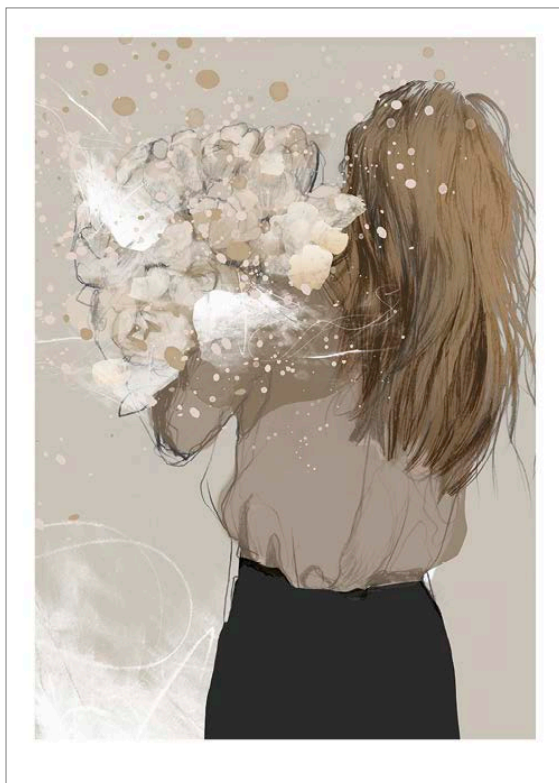

WILD AT HEART

A5 card
30*40 / signed art print
50*70 / signed and numbered art print
70*100 / signed and numbered art print